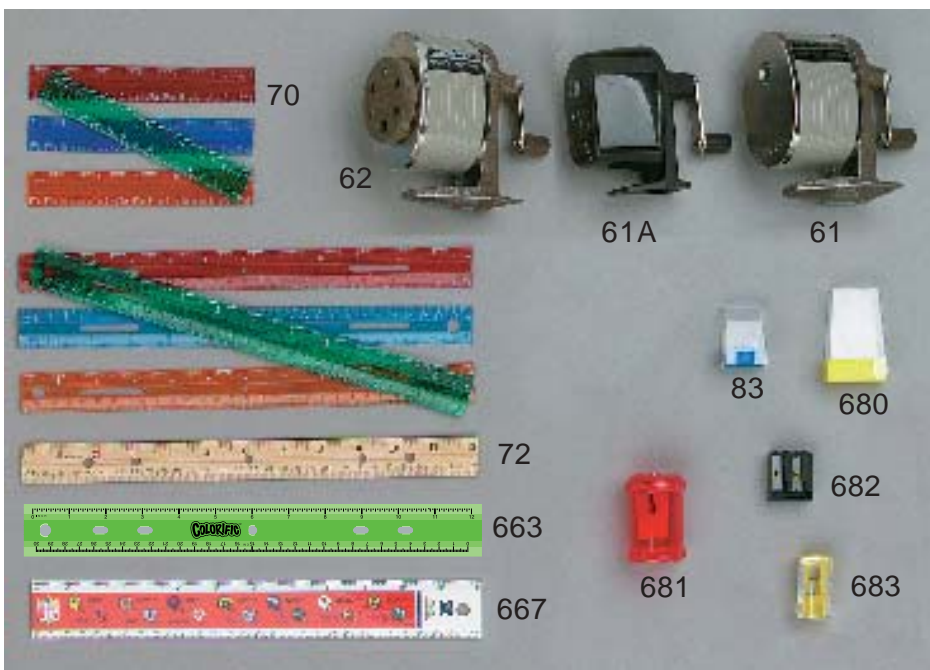

Rulers, Sharpeners & Glue

Rulers

Sold in Units of 36

70	6" Pocket Ruler	22¢ ea.
71	12" Clear Plastic Ruler	25¢ ea.
72	12" Wooden Ruler	30¢ ea.
663	Hot Neon Plastic Ruler	25¢ ea.
667	NFL Rulers	72¢ ea.

Sharpeners

61	Berol "Standard" 1 Hole	\$12.25
61A	Berol "Star" 1 Hole	\$6.80
62	Berol "Giant" 6 Hole	\$12.75
63	Berol Electric (not shown)	\$31.50
83	Sharpo Pocket (Box of 36)	\$13.50

Sold in Units of 12

680	Deluxe Sharpener	59¢ ea.
681	Sharpwell Sharpener	59¢ ea.
682	Twin Sharpener	59¢ ea.
683	Flip Sharpener	59¢ ea.

Standard Colors Available. Light colors-Aqua, Lemon—add \$1 per shirt. Dark colors-Ash, Black, Redskin Maroon, Navy, Red, Royal, Teal and Orange—add \$1.50 per shirt.

White License Plates

Standard 6" x 12"		
	<u>100-199</u>	<u>200-299</u>
Polystyrene	\$1.90 ea.	\$1.80 ea.
Aluminum	\$2.25 ea.	\$2.15 ea.
	<u>300-399</u>	<u>400 & Up</u>
Polystyrene	\$1.75 ea.	\$1.70 ea.
Aluminum	\$2.05 ea.	\$2.00 ea.